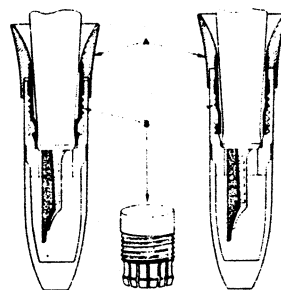

Develop **your** Sheaffer gift display—and watch **your** sales climb!

FOR 1940-41

Announcing Sheaffer's New Line of DRY-PROOF Desk Fountain Pen Gift Sets

Turn to page 12 for the most complete, finest engineered, best designed line of Dry-Proof desk sets ever offered the trade and the public. More than 100 models are pictured—each the finest it is possible to build in its price range.

Sheaffer Dry-Proof desk sets this year incorporate a new development (see diagram). By turning the bell of the socket (A) slightly to the right, the fluted sleeve within the socket (B) descends to lock the desk pen firmly in place. In the diagram, the left hand socket shows the